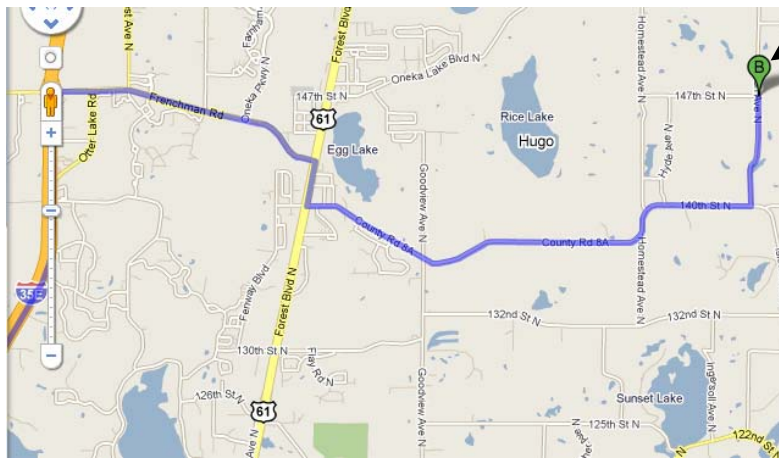

Wild Wings Location

Wild Wings is conveniently located just 15 miles northeast of St. Paul.

- Take 35E North from St. Paul to the Hugo exit 123 (Co. 14),
- Right/East on county 14 to Hugo,
- Right/South 1/4 mile on Highway 61 to the Count 8 stop lights,
- Left/East on County 8a (Egg Lake Rd/140th St.) for 4 miles to Irish Ave.
- Left/North 1/2 mile - Club entrance on Right/East side of road.