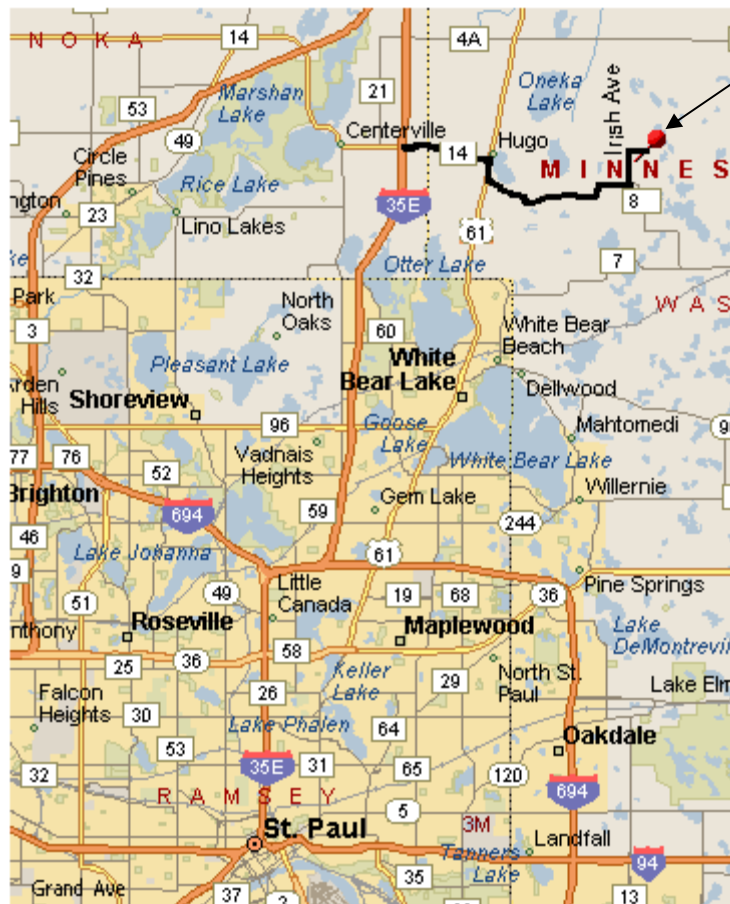

Wild Wings Location,

Wild Wings is conveniently located just 15 miles northeast of St. Paul.

- Take 35E North from St. Paul to the Hugo exit 123 (Co. 14),
- Right/East on county 14 to Hugo,
- Right/South 1/4 mile on Highway 61 to the Count 8 stop lights,
- Left/East on County 8 for 4 miles to Irish Ave.
- Left/North 1/2 mile - Club entrance on Right/East side of road.

Wild Wings